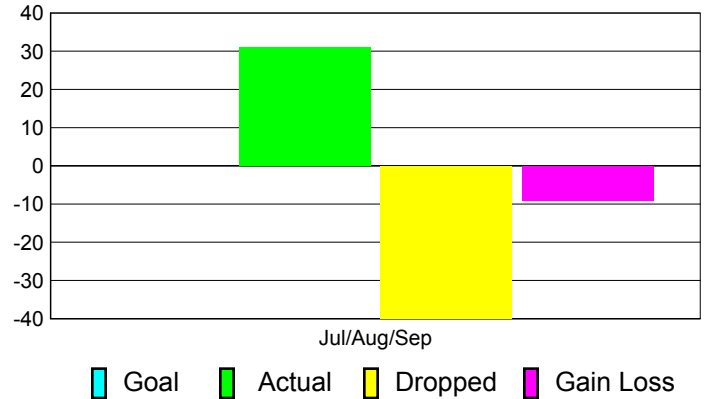

### YTD Status Quo Clubs 2011-2012

Status Quo Clubs Compared to Status Quo Members

## MEMBERSHIP

**Membership Results**  
2011-2012

**Membership**  
2010-2011

Month	Net Memb Goal	Actual New Memb	Actual Dropped Memb	Gain/Loss of Memb	Gain/Loss of Memb
Jul/Aug/Sep		31	-40	-9	-12
<b>Totals</b>		<b>31</b>	<b>-40</b>	<b>-9</b>	<b>-12</b>

### Membership Results 2011-2012

Goal, New, Dropped, Gain/Loss

### Comparison of Membership Gain/Loss

Current Year Compared to the Previous Year